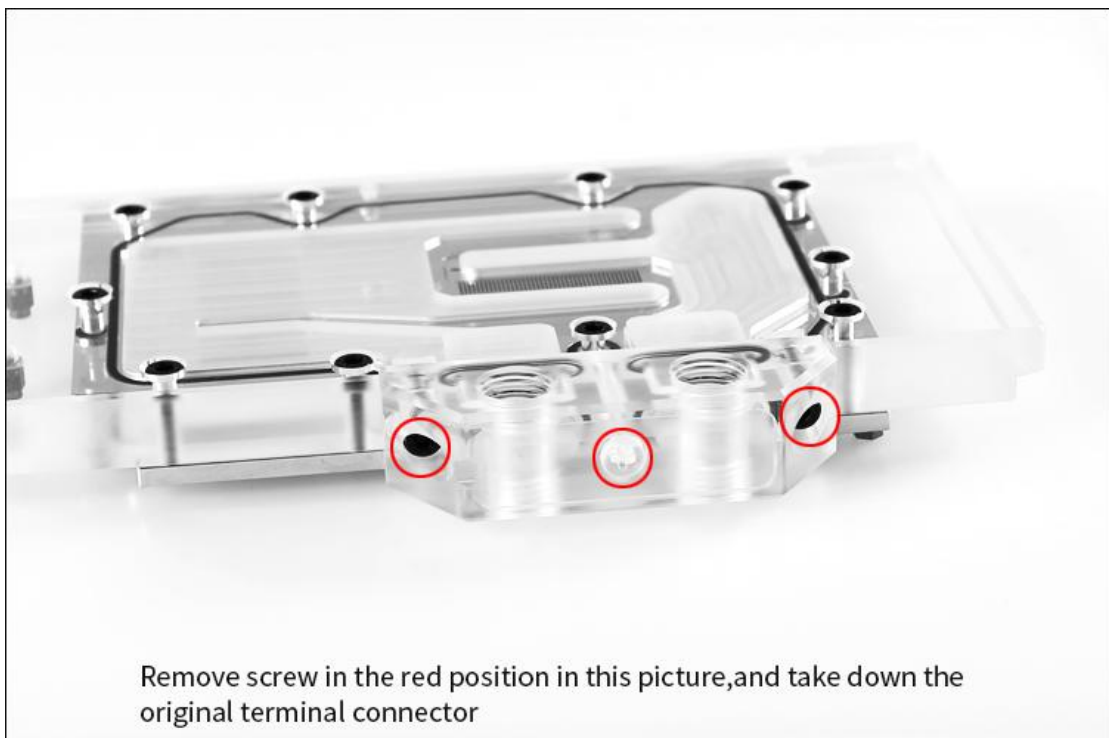

Multifunctional Acrylic L-type steering GPU water block

INSTALL TUTORIAL (DEMONSTRATION)

Pay attention to avoiding square nut in the red position falling off

Press rubber-circles into the groove of terminal connector
(If you pull it lightly,it will be more convenient to install)