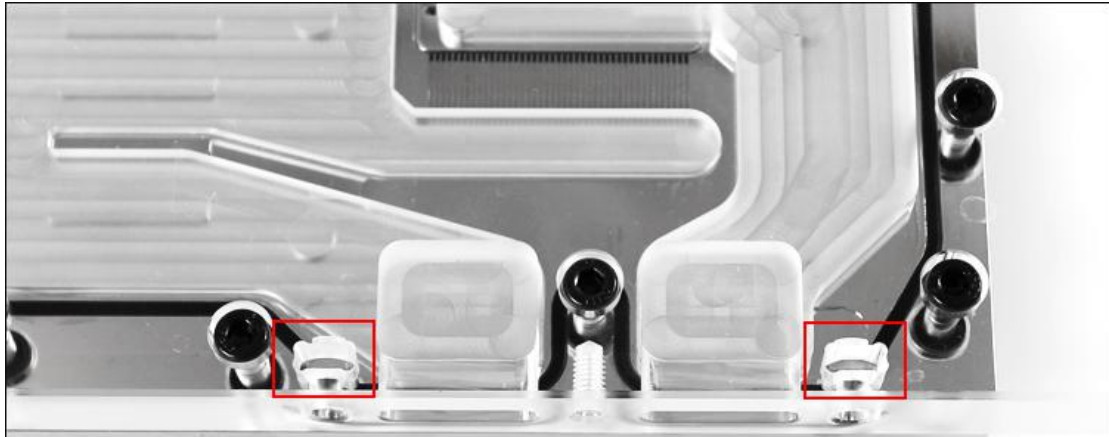

Multifunctional Acrylic L-type steering GPU water block

INSTALL TUTORIAL (DEMONSTRATION)

Pay attention to avoiding square nut in the red position falling off

Press rubber-circles into the groove of terminal connector
(If you pull it lightly,it will be more convenient to install)