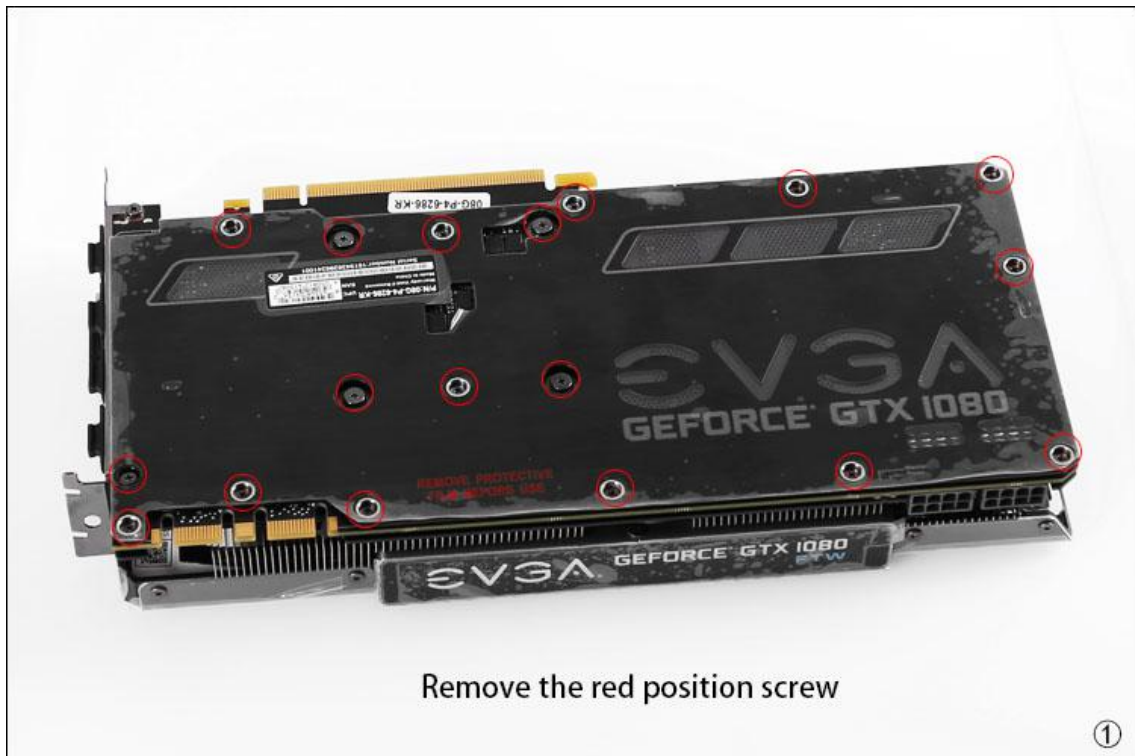

# EVGA GTX1080/1070 FTW GAMING GPU Water Block

## Aurora

BS-EV1080F-PA

In the water block floor with good thermal grease