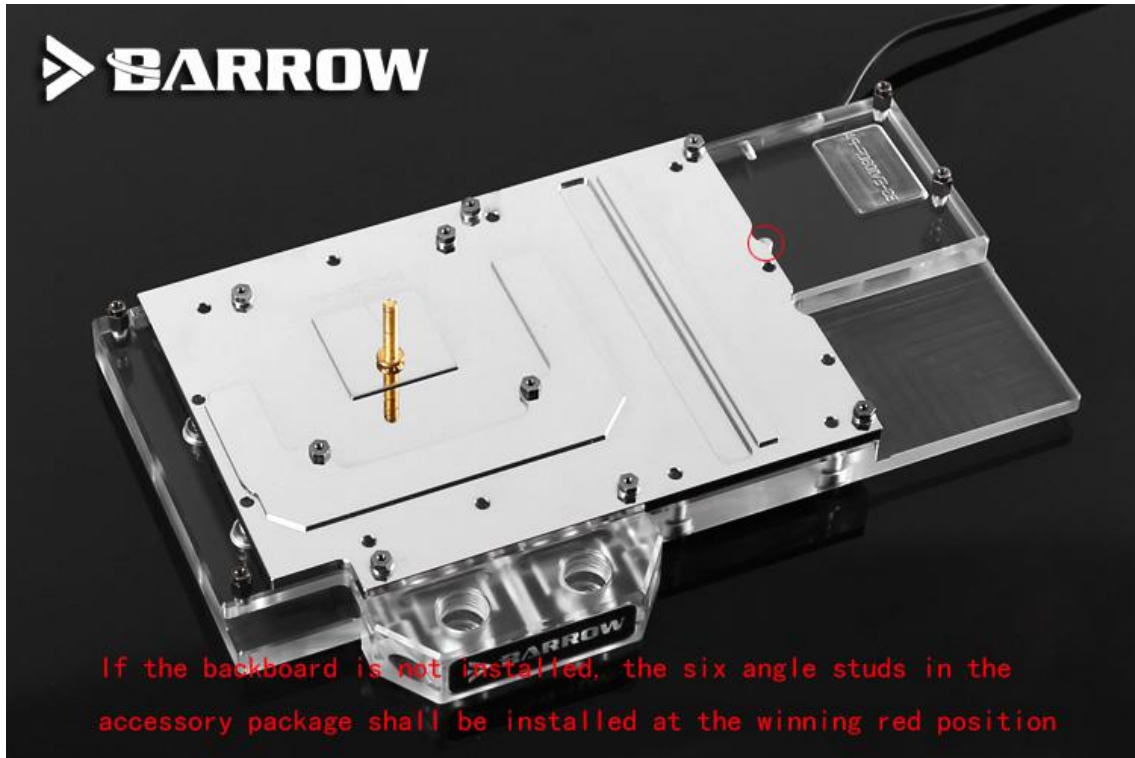

# EVGA GTX1080/1070 FTW GAMING GPU Water Block

## Aurora

BS-EV1080F-PA

In the water block floor with good thermal grease