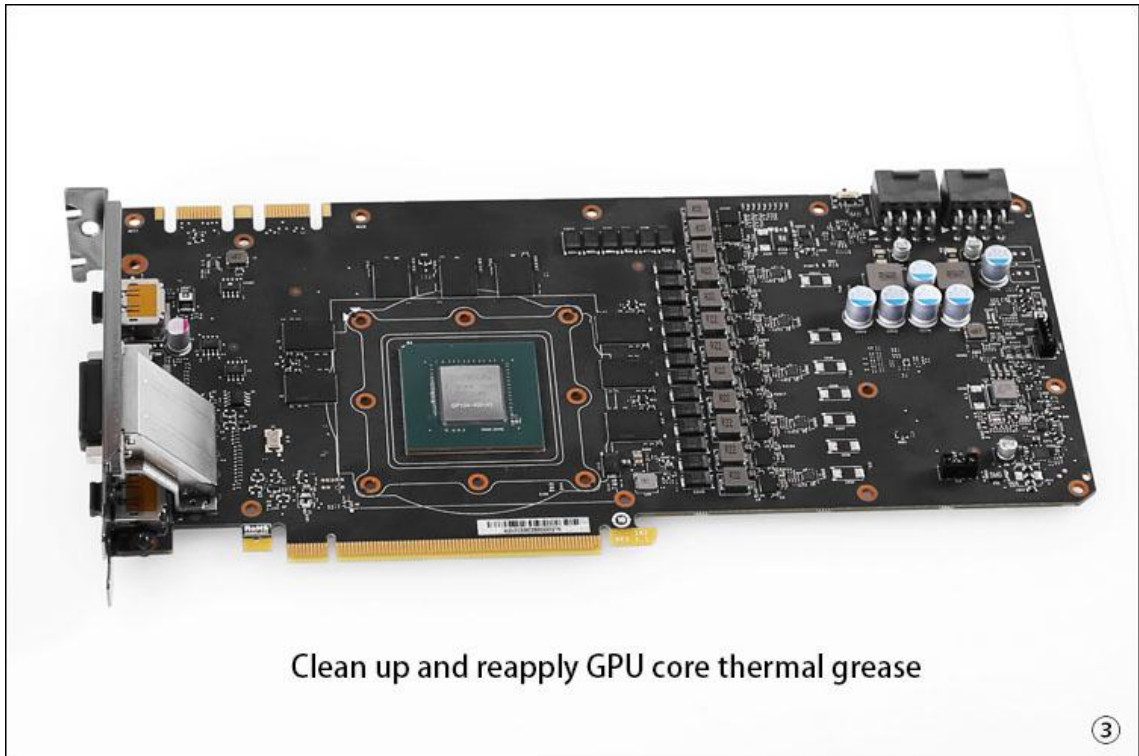

# EVGA GTX1080/1070 FTW GAMING GPU Water Block

## Aurora

BS-EV1080F-PA

In the water block floor with good thermal grease