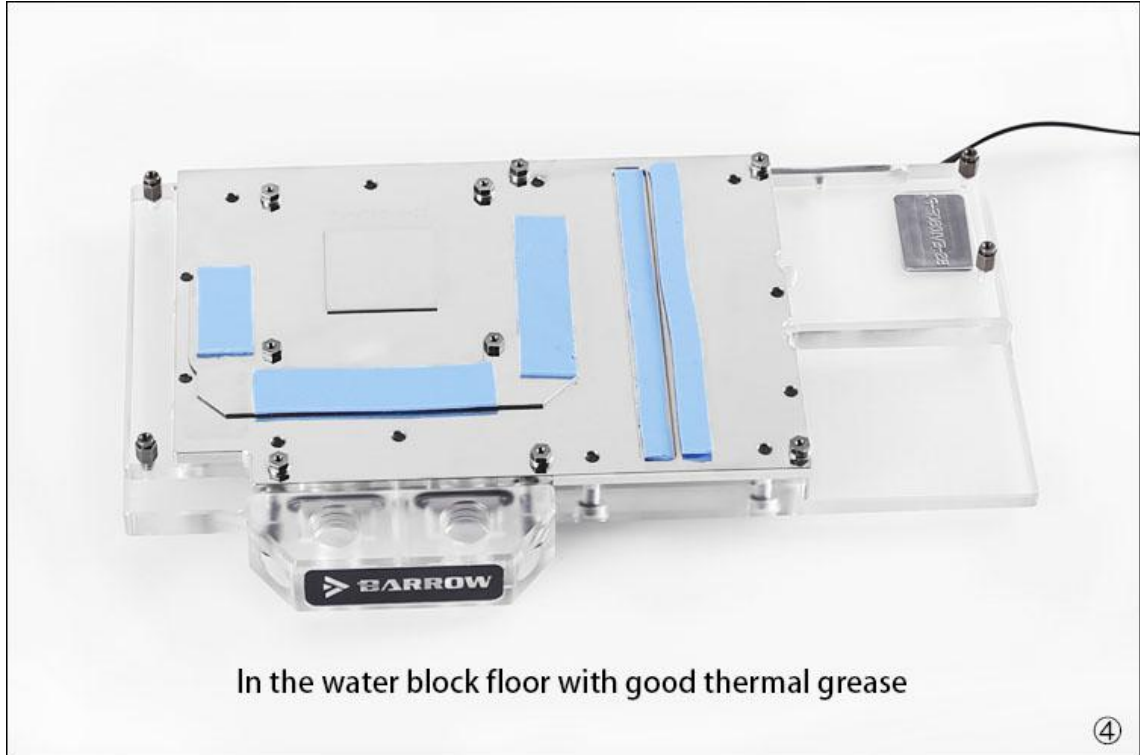

# EVGA GTX1080/1070 FTW GAMING GPU Water Block

## Aurora

BS-EV1080F-PA

In the water block floor with good thermal grease