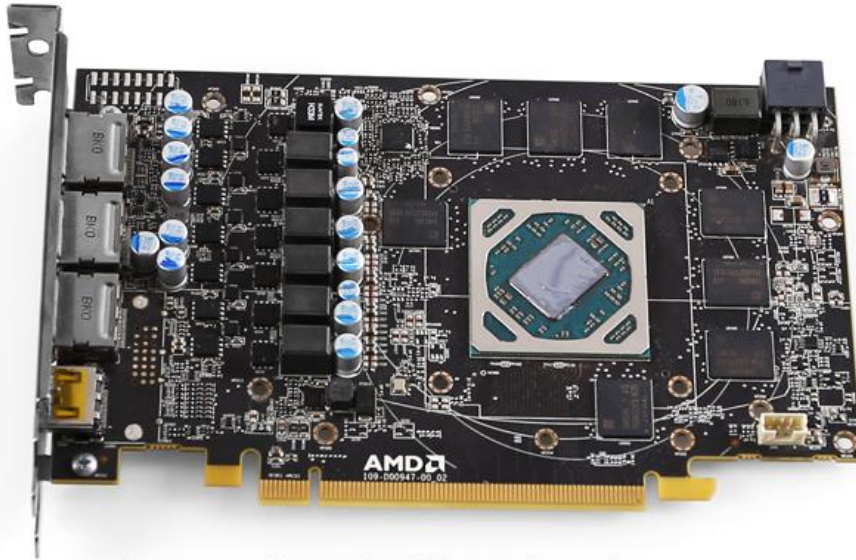

# GPU Water Block(AMD RX480)

BS-AMRX480-PA

Clean up and reapply GPU core thermal grease

①

In the water block floor with good thermal grease

②

Attention to red position screw for installation drawing

③