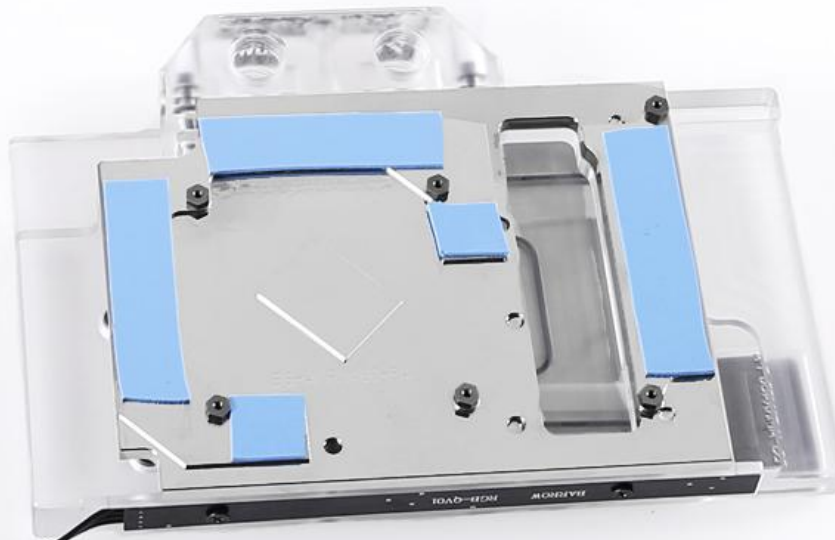

# GPU Water Block(AMD RX480)

BS-AMRX480-PA

Clean up and reapply GPU core thermal grease

①

In the water block floor with good thermal grease

②

Attention to red position screw for installation drawing

③

installation is complete

④